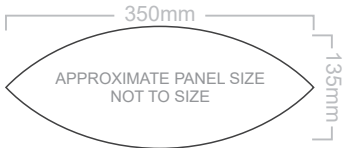

30% of Approximate Size  
Screen Print

**BRANDING SPECIFICATION - Rugby League Ball Promo - 117246**

The design template can be customised to the required PMS colour.  
Inflation Details can be positioned anywhere on the product and is also fully custom such as the size, font and colour.  
All four panels are printable - 1 panel will have the valve.