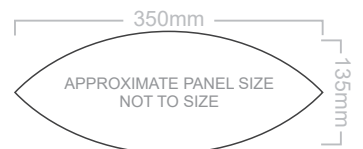

30% of Approximate Size  
Screen Print

**BRANDING SPECIFICATION - Rugby League Ball Promo - 117246**

The design template can be customised to the required PMS colour.  
Inflation Details can be positioned anywhere on the product and is also fully custom such as the size, font and colour.  
All four panels are printable - 1 panel will have the valve.