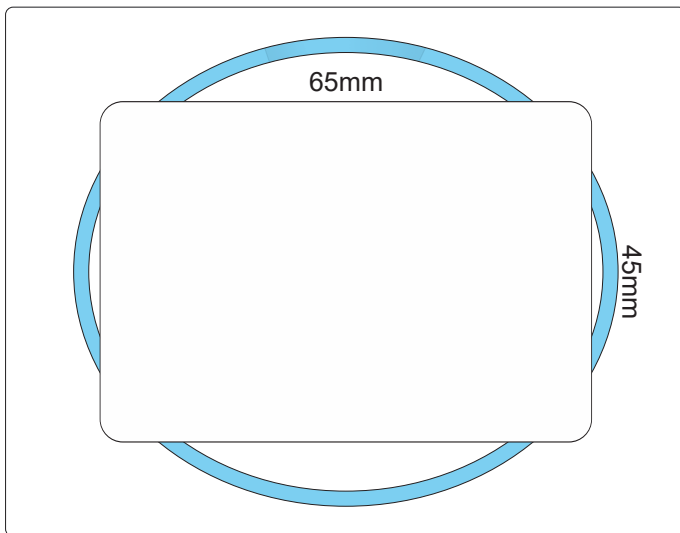

100% of Actual Size
Screen Print (three col max)
Debossed
Colour Fill *Debossd* (two col max)
Overprint *Embossed* (two col max)

Red Line = Exact opposites of the product
(centre artwork to the red line)

Digital Label - Poly Bag

Blue Line = The SIGNIFICANT PRINT AREA
(Keep all critical images & text within this box)
Black Line = Maximum print area
Pink Line = Bleed off to here

BRANDING SPECIFICATIONS - Xtra Silicone Wrist Band - Glow in the Dark - 117057