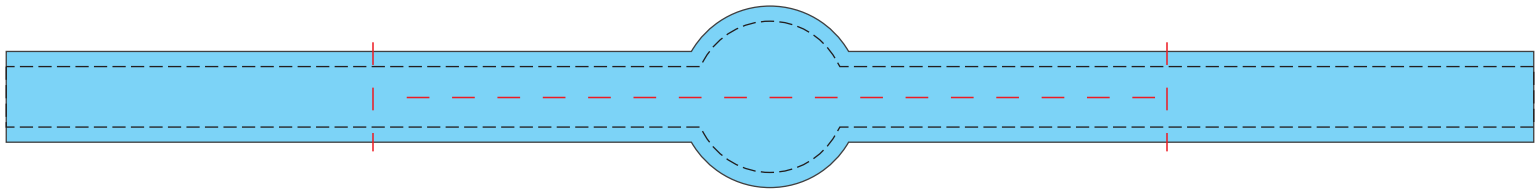

100% of Actual Size
Screen Print (three col max)
Debossed
Colour Fill *Debossd* (two col max)
Overprint *Embossed* (two col max)

Red Line = Exact opposites of the product
(centre artwork to the red line)

Digital Label - Poly Bag

Blue Line = The SIGNIFICANT PRINT AREA
(Keep all critical images & text within this box)
Black Line = Maximum print area
Pink Line = Bleed off to here

BRANDING SPECIFICATIONS - Xtra Silicone Wrist Band - Glow in the Dark - 117057