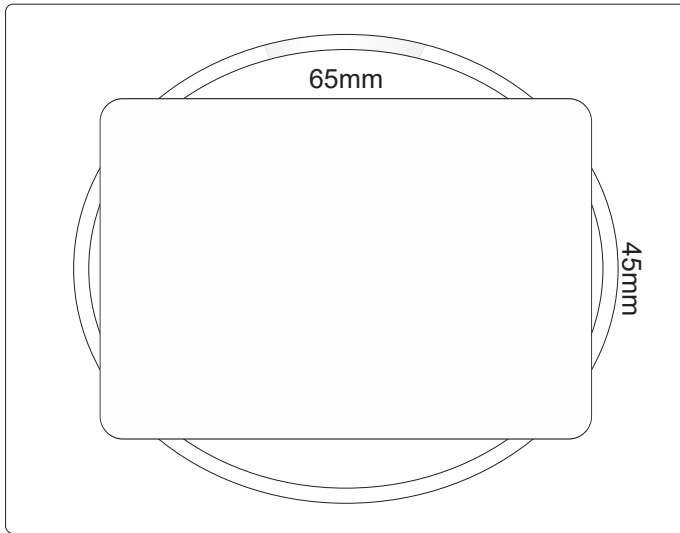

100% of Actual Size  
Embossed  
Overprint (three col max)

Red Line = Exact opposites of the product  
(centre artwork to the red line)

### Digital Label - Poly Bag

Blue Line = The SIGNIFICANT PRINT AREA  
(Keep all critical images & text within this box)  
Black Line = Maximum print area  
Pink Line = Bleed off to here