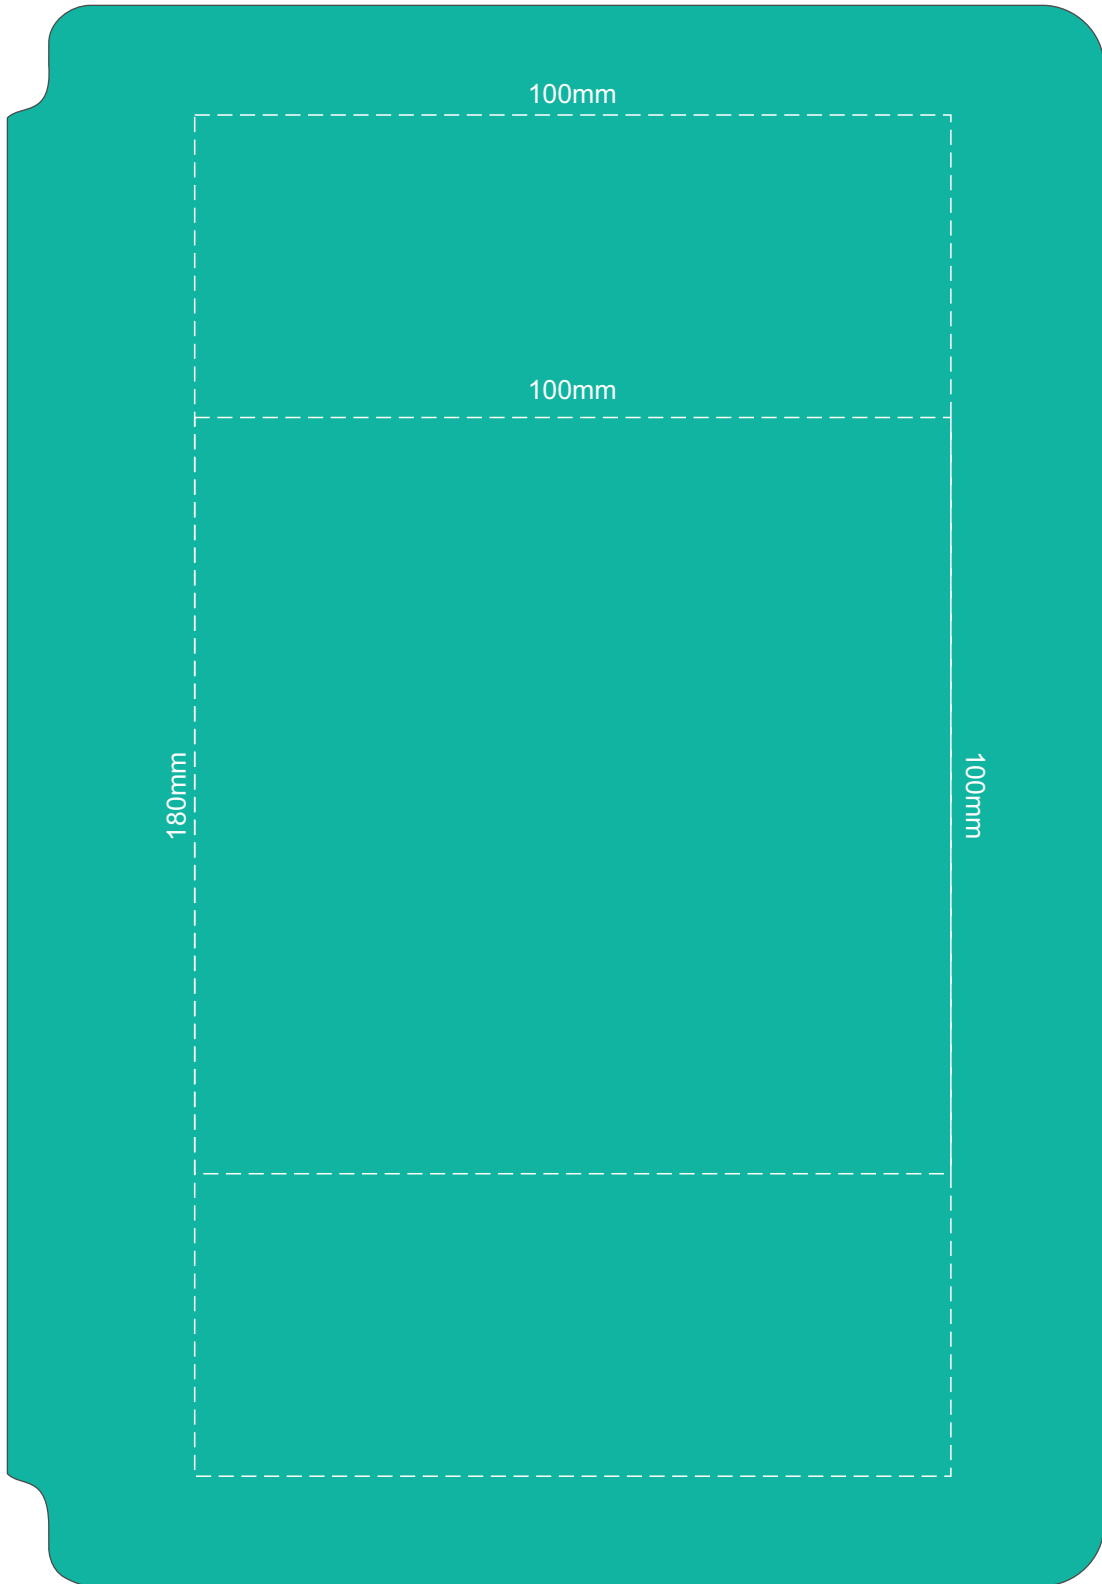

100% of Actual Size
Screen Print

POSITION A

100% of Actual Size
Pad Print

POSITION D

POSITION E

100% of Actual Size
Engraving

POSITION D

POSITION E

 Engraves to an
Oxidised White Finish

100% of Actual Size
Pad Print

Branding area can be moved **anywhere within the red line.**

100% of Actual Size
Pad Print

Branding area can be moved **anywhere within the red line.**

100% of Actual Size
Screen Print

100% of Actual Size
Direct Digital

100% of Actual Size
Thermo Debossing
Thermo Debossing XL

Print area 100 x 100mm is moveable within the XL deboss area and can rotate to suit.

100% of Actual Size

100% of Actual Size

65mm

35mm