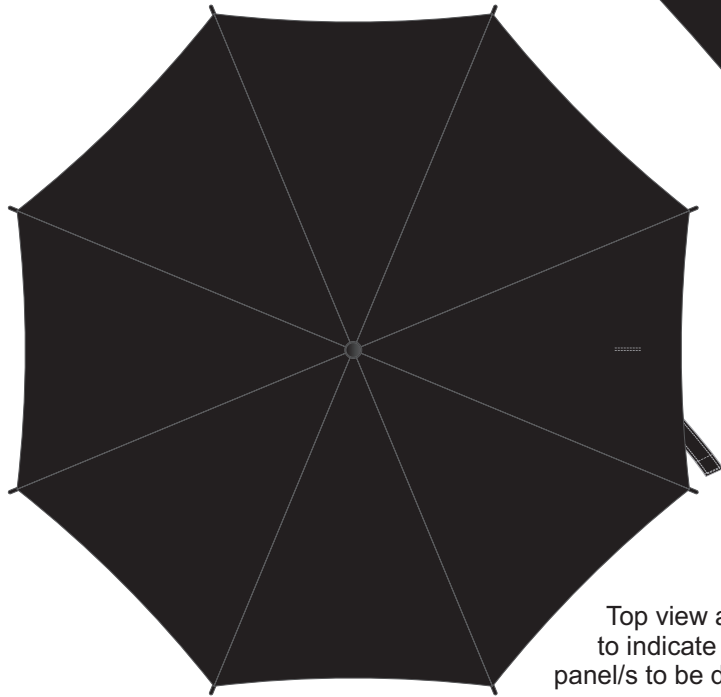

35% of Actual Size  
Screen Print (One Colour Only)

Top view at 8%  
to indicate which  
panel/s to be decorated.

35% of Actual Size  
Digital Transfer

Top view at 8%  
to indicate which  
panel/s to be decorated.