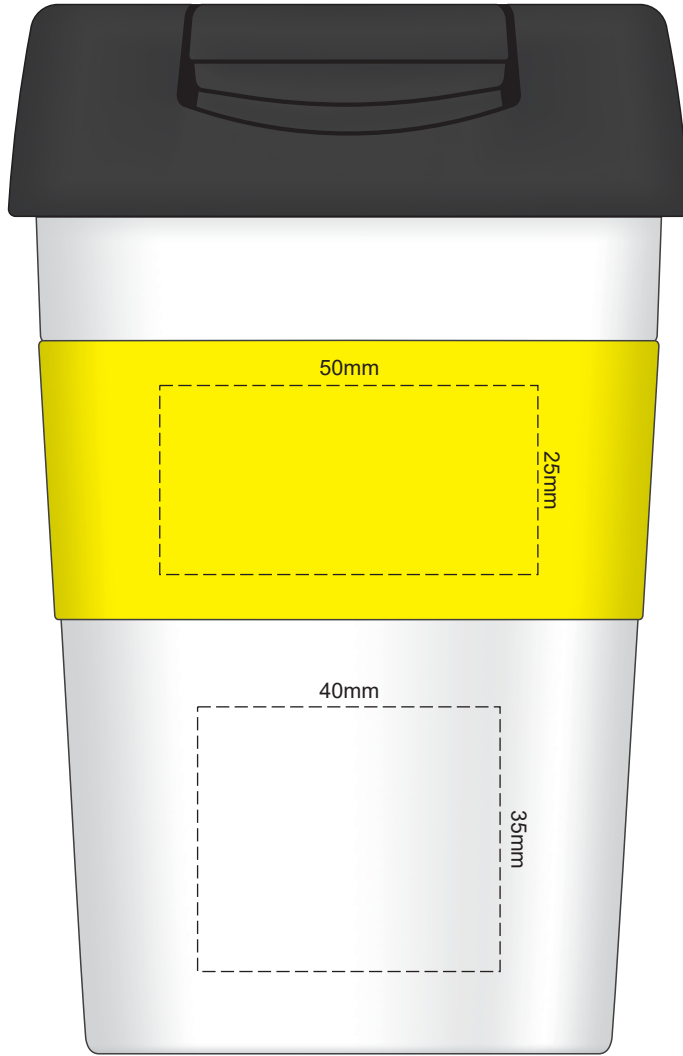

Lid Colour Cup Colour

Band Colour

100% of Actual Size
Pad Print

SIDE 1

SIDE 2

100% of Actual Size
Silicone Digital Print
Debossed

SIDE 1

SIDE 2

Lid Colour	Cup Colour
White	White
Black	Light Grey
Black	Black

Band Colour
Light Yellow
Light Grey
White
Yellow
Orange
Pink
Red
Light Green
Green
Cyan
Blue
Dark Blue
Purple
Black

100% of Actual Size
Pad Print (one colour)

100% of Actual Size
Pad Print (one colour)