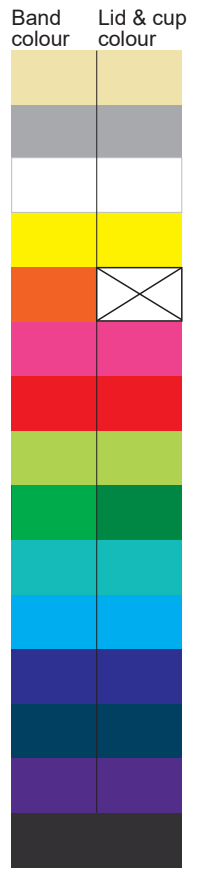

100% of Actual Size
Pad Print

SIDE 1

SIDE 2

100% of Actual Size
Screen Print (one colour)

100% of Actual Size
Screen Print (one colour)
Double sided template front & back

Red Line = Exact opposites of the product
(centre artwork to the red line)

100% of Actual Size
Silicone Digital Print
Debossed

SIDE 1

SIDE 2

Band colour	Lid & cup colour
Light tan	Light tan
Grey	Grey
White	White
Yellow	Yellow
Orange	White with X
Pink	Pink
Red	Red
Light green	Light green
Green	Green
Cyan	Cyan
Blue	Blue
Dark blue	Dark blue
Dark teal	Dark teal
Purple	Purple
Black	Black