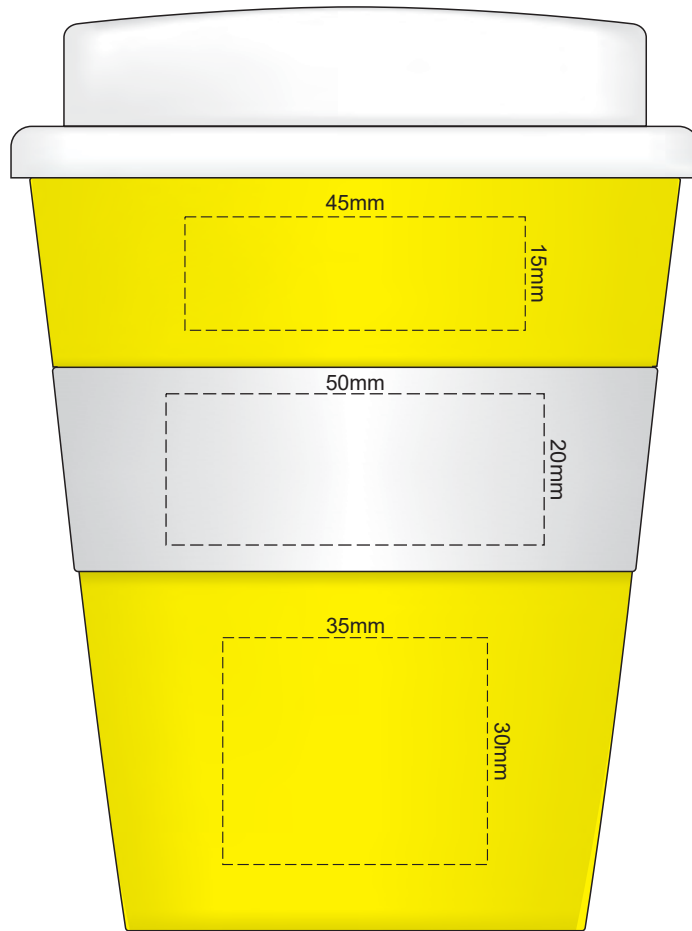

100% of Actual Size
Pad Print

SIDE 1

SIDE 2

100% of Actual Size
Screen Print (one colour)

100% of Actual Size
Screen Print (one colour)
Double sided template front & back

Red Line = Exact opposites of the product
(centre artwork to the red line)

100% of Actual Size
Silicone Digital Print
Debossed

SIDE 1

SIDE 2

Band colour	Lid & cup colour
Light tan	Light tan
Grey	Grey
White	White
Yellow	Yellow
Orange	White with X
Pink	Pink
Red	Red
Light green	Light green
Green	Green
Cyan	Cyan
Blue	Blue
Dark blue	Dark blue
Dark teal	Dark teal
Purple	Purple
Black	Black