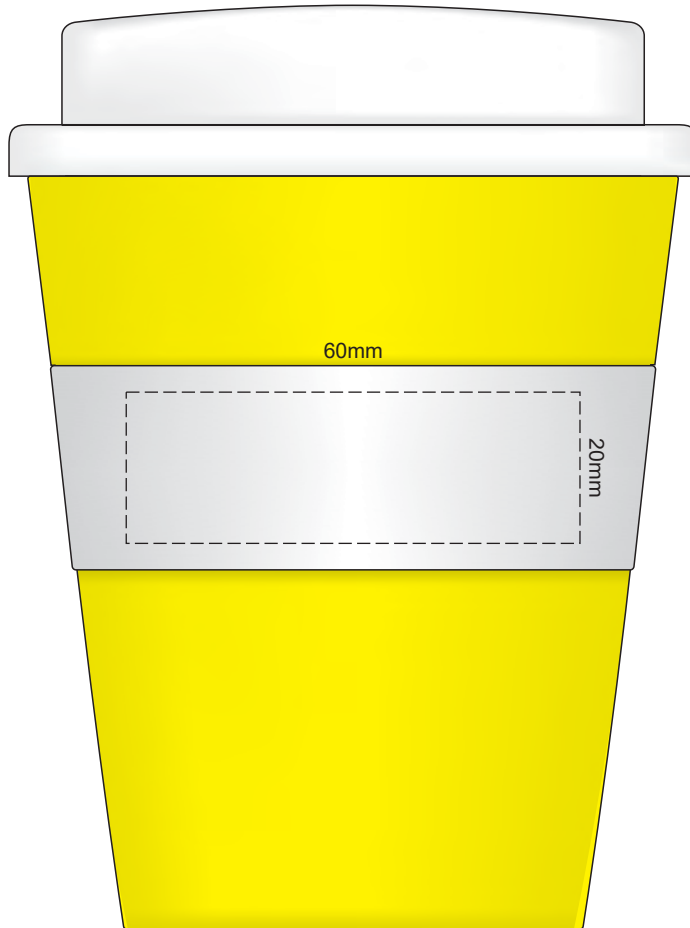

100% of Actual Size
Pad Print

SIDE 1

SIDE 2

100% of Actual Size
Screen Print (one colour)

100% of Actual Size
Screen Print (one colour)
Double sided template front & back

Red Line = Exact opposites of the product
(centre artwork to the red line)

100% of Actual Size
Silicone Digital Print
Debossed

SIDE 1

SIDE 2

Band colour	Lid & cup colour
Light tan	Light tan
Grey	Grey
White	White
Yellow	Yellow
Orange	White with X
Pink	Pink
Red	Red
Light green	Light green
Green	Green
Cyan	Cyan
Blue	Blue
Dark blue	Dark blue
Dark teal	Dark teal
Purple	Purple
Black	Black