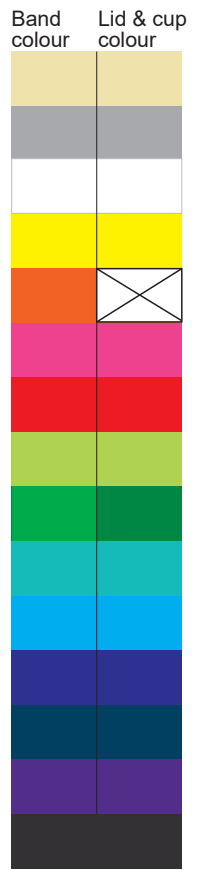

100% of Actual Size
Pad Print

SIDE 1

SIDE 2

100% of Actual Size
Screen Print (one colour)

100% of Actual Size
Screen Print (one colour)
Double sided template front & back

Red Line = Exact opposites of the product
(centre artwork to the red line)

100% of Actual Size
Silicone Digital Print
Debossed

SIDE 1

SIDE 2

Band colour	Lid & cup colour
Light tan	Light tan
Grey	Grey
White	White
Yellow	Yellow
Orange	White with X
Pink	Pink
Red	Red
Light green	Light green
Green	Green
Cyan	Cyan
Blue	Blue
Dark blue	Dark blue
Dark teal	Dark teal
Purple	Purple
Black	Black