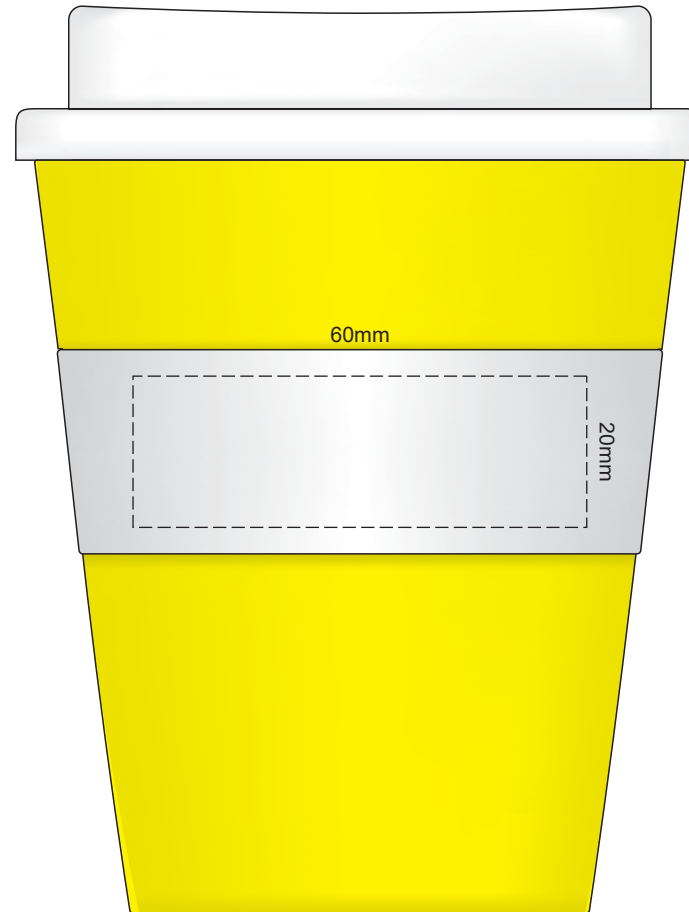

100% of Actual Size
Pad Print

SIDE 1

SIDE 2

100% of Actual Size
Screen Print (one colour)

100% of Actual Size
Screen Print (one colour)
Double sided template front & back

Red Line = Exact opposites of the product
(centre artwork to the red line)

100% of Actual Size
Silicone Digital Print
Debossed

SIDE 1

SIDE 2

Band colour	Lid & cup colour
Light tan	Light tan
Grey	Grey
White	White
Yellow	Yellow
Orange	White with X
Pink	Pink
Red	Red
Light green	Light green
Green	Green
Cyan	Cyan
Blue	Blue
Dark blue	Dark blue
Dark teal	Dark teal
Purple	Purple
Black	Black