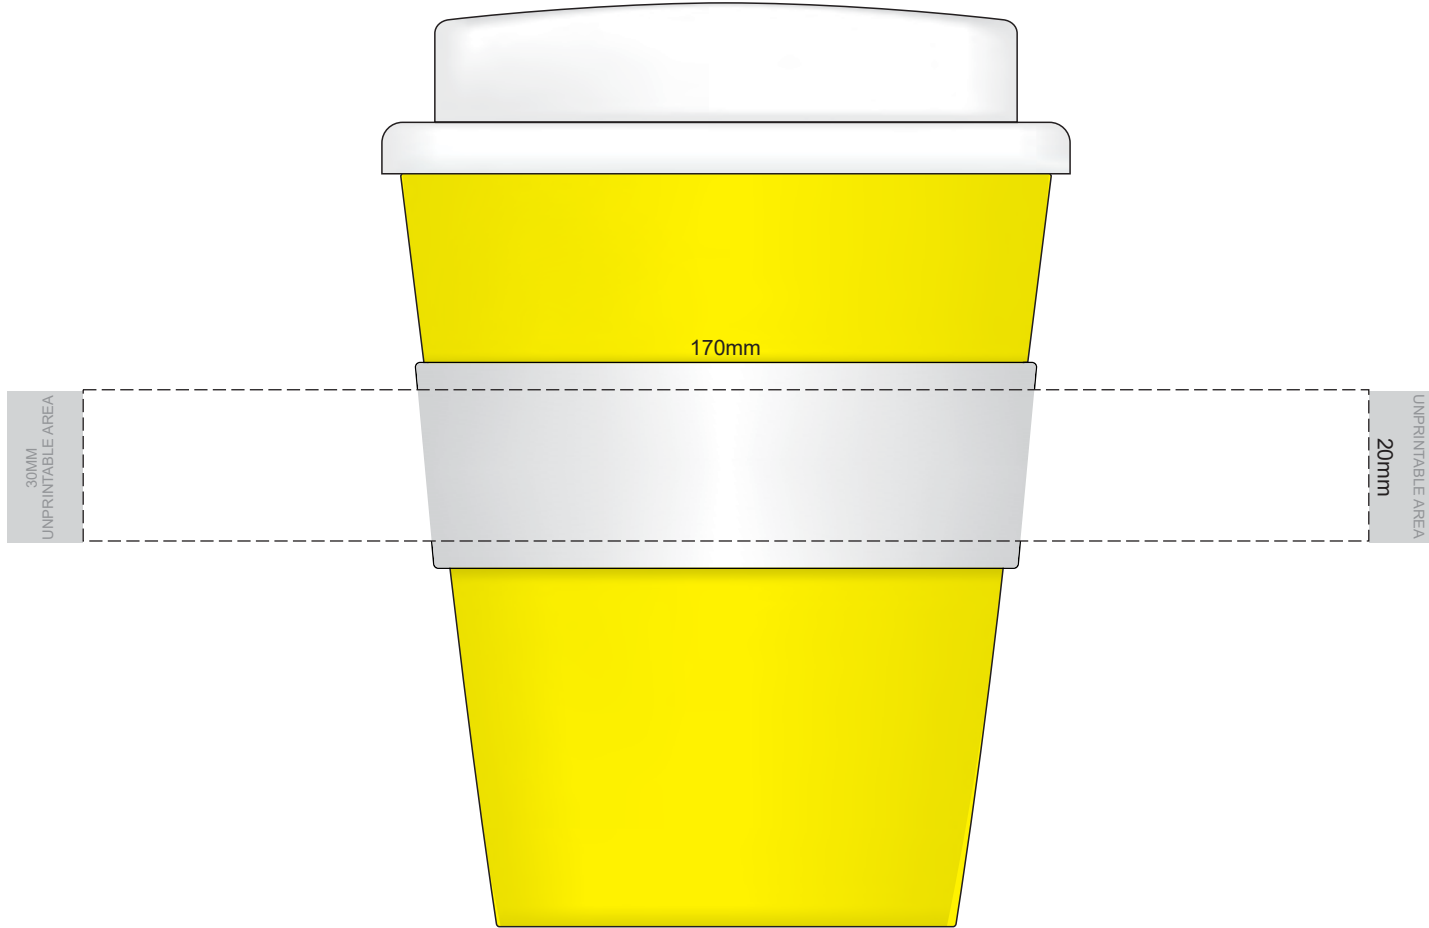

100% of Actual Size
Pad Print

SIDE 1

SIDE 2

100% of Actual Size
Screen Print (one colour)

100% of Actual Size
Screen Print (one colour)
Double sided template front & back

Red Line = Exact opposites of the product
(centre artwork to the red line)

100% of Actual Size
Silicone Digital Print
Debossed

SIDE 1

SIDE 2

Band colour	Lid & cup colour
Light tan	Light tan
Grey	Grey
White	White
Yellow	Yellow
Orange	White with X
Pink	Pink
Red	Red
Light green	Light green
Green	Green
Cyan	Cyan
Blue	Blue
Dark blue	Dark blue
Dark teal	Dark teal
Purple	Purple
Black	Black