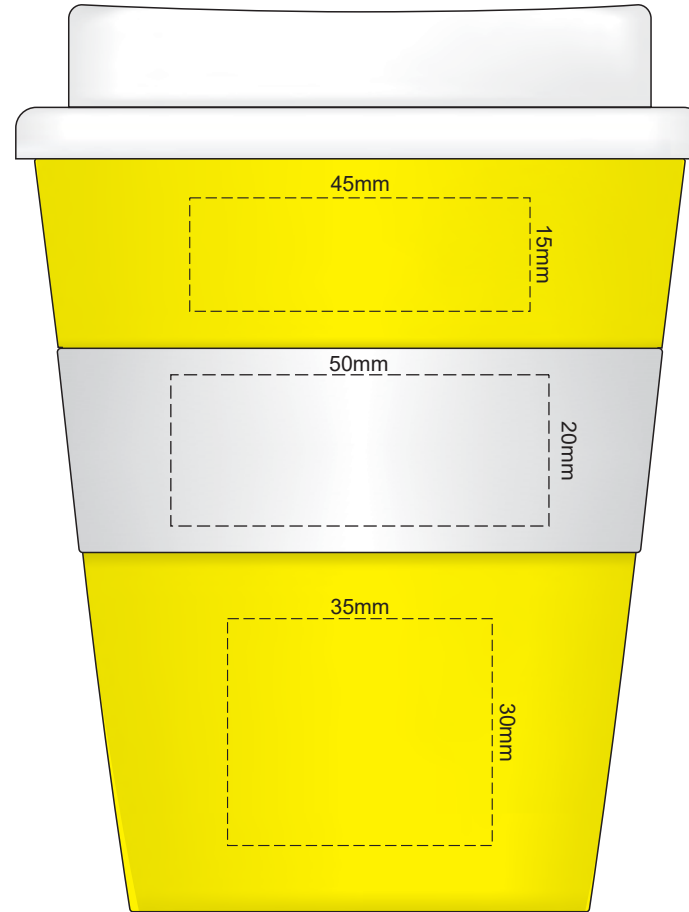

100% of Actual Size
Pad Print

SIDE 1

SIDE 2

100% of Actual Size
Screen Print (one colour)

100% of Actual Size
Screen Print (one colour)
Double sided template front & back

Red Line = Exact opposites of the product
(centre artwork to the red line)

100% of Actual Size
Silicone Digital Print
Debossed

SIDE 1

SIDE 2

Band colour	Lid & cup colour
Light tan	Light tan
Grey	Grey
White	White
Yellow	Yellow
Orange	White with X
Pink	Pink
Red	Red
Light green	Light green
Green	Green
Cyan	Cyan
Blue	Blue
Dark blue	Dark blue
Dark teal	Dark teal
Purple	Purple
Black	Black