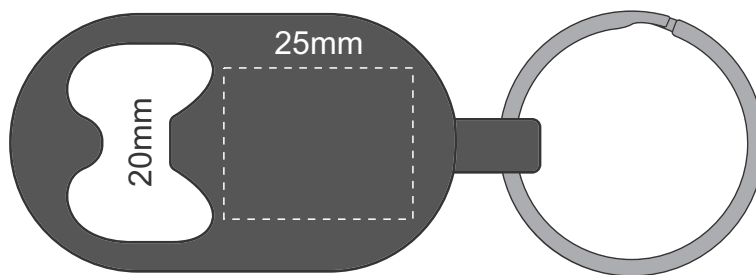

Actual Size: 100% when viewed on A4 paper

Pad Print

SIDE A

SIDE B

Laser Engraves to a  
Mirror Finish