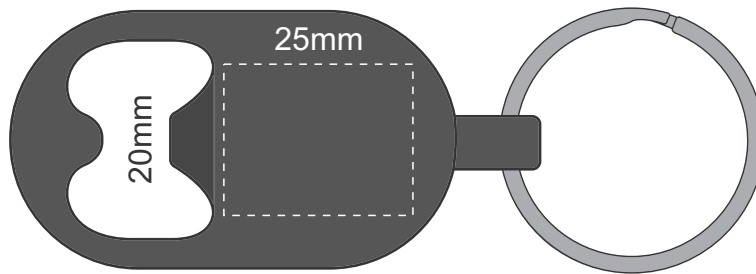

Actual Size: 100% when viewed on A4 paper

Pad Print

SIDE A

SIDE B

Laser Engraves to a  
Mirror Finish