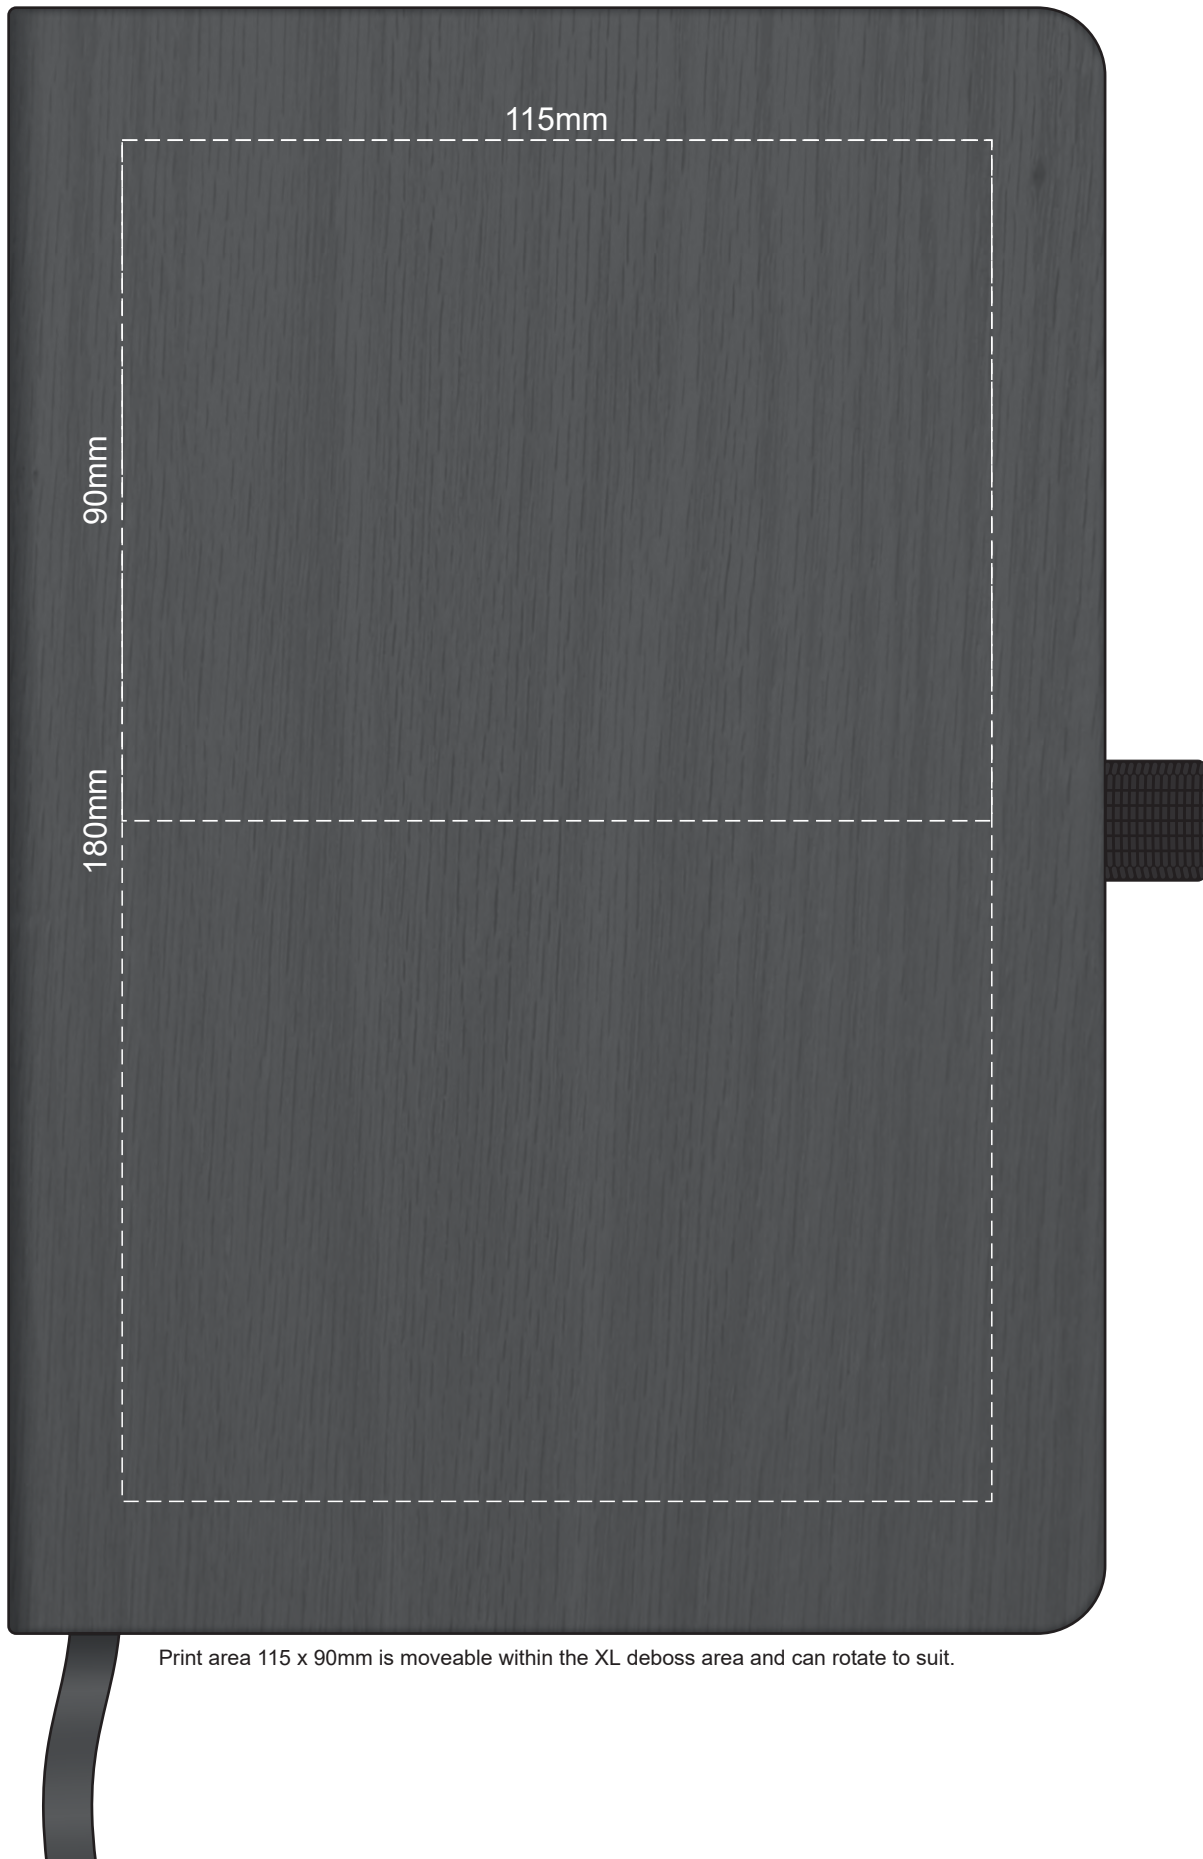

100% of Actual Size
Direct Digital

100% of Actual Size
Thermo Debossing
Thermo Debossing XL

Print area 115 x 90mm is moveable within the XL deboss area and can rotate to suit.