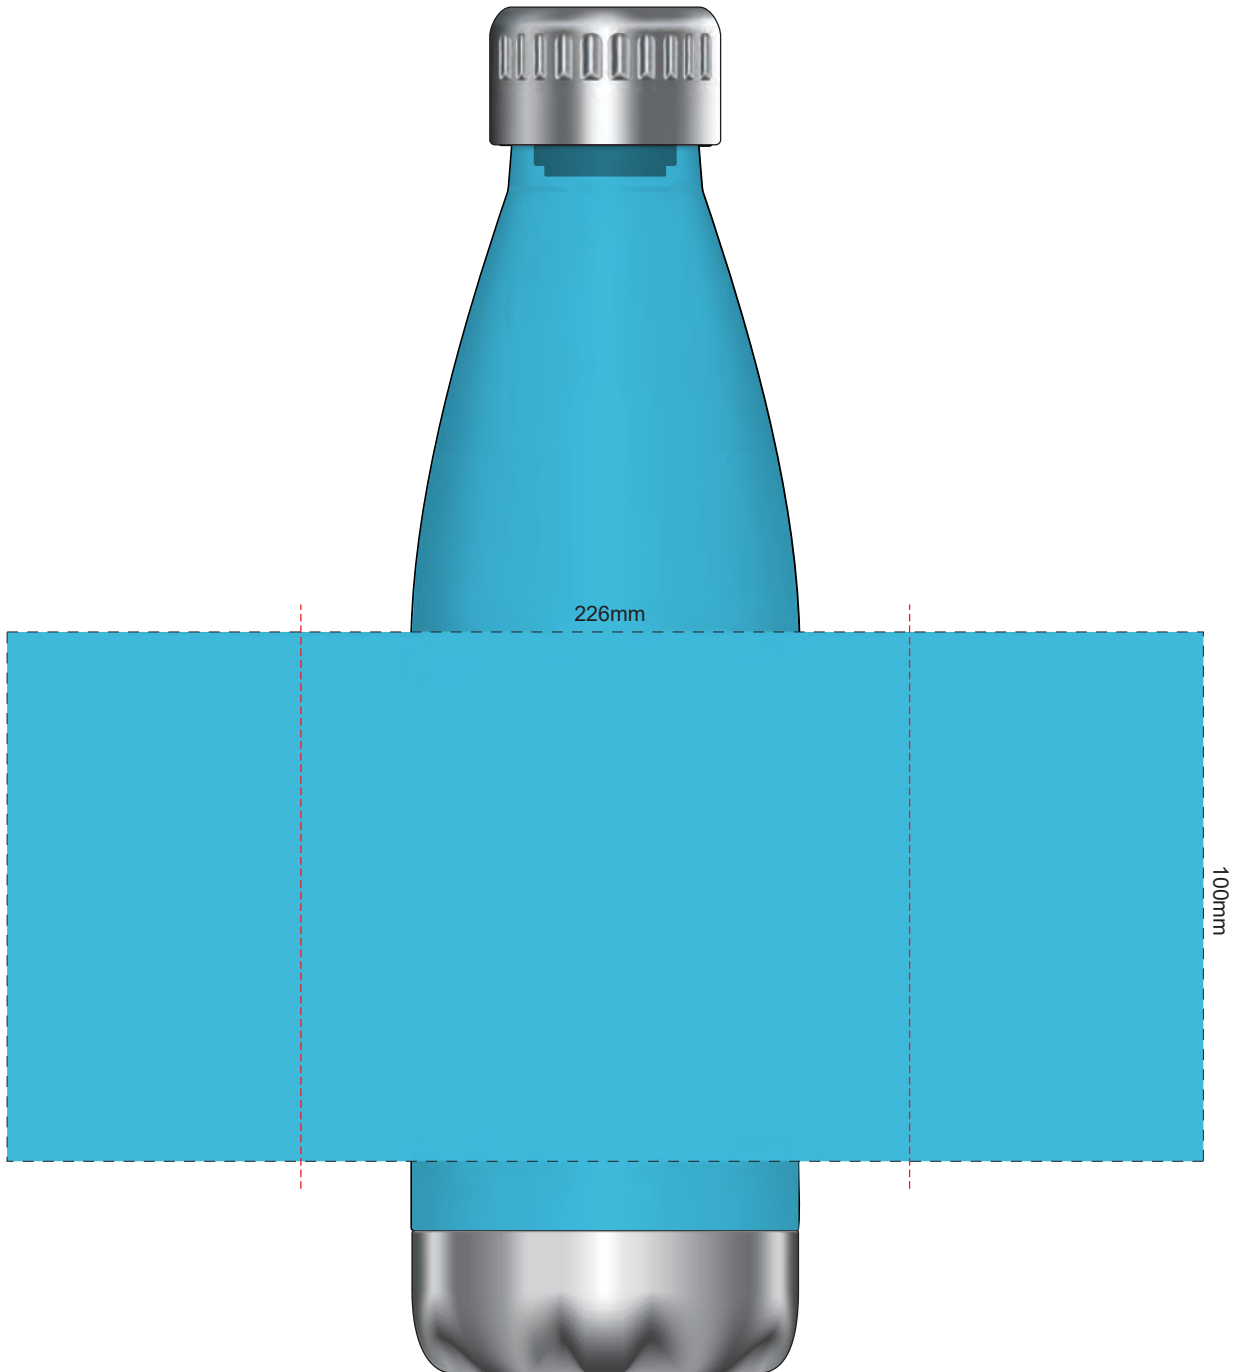

100% of Actual Size
Pad Print

100% of Actual Size
Screen Print

200mm

100mm

Red Line = Exact opposites of the product
(centre artwork to the red line)

70% of Actual Size
Rotary Digital

226mm

100mm

Red Line = Exact opposites of the product
(centre artwork to the red line)