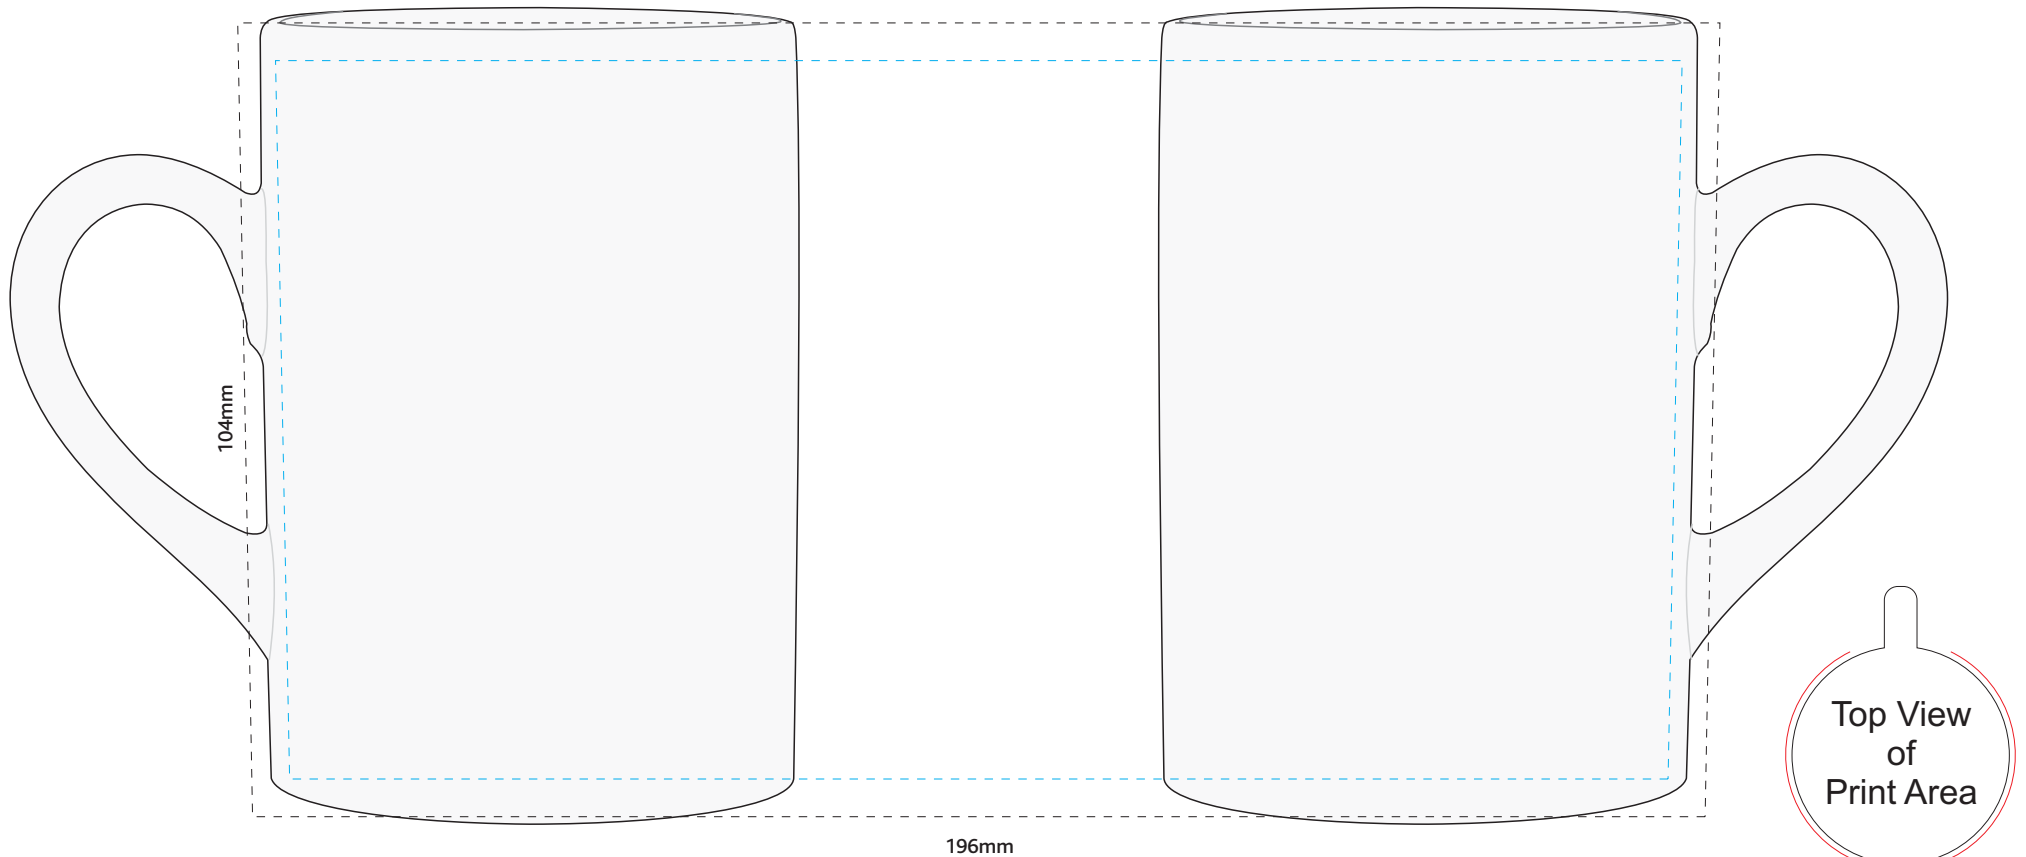

Actual Size: 100% when viewed on A4 paper

The Roma mug is slightly conical. Any horizontal lines in art may appear curved, vertical lines may appear on a slight angle.

QUALITY OF CERAMICS

Due to the inherent properties of ceramic ware produced by foreign manufacturers, there may be small imperfections or irregularities which should not be perceived as defective. Variations in materials, firing temperatures and colour pigments may result in variations in glaze and imprint colours. These variations must be considered acceptable.

Blue Dotted Line = The SIGNIFICANT PRINT AREA
(Keep all critical images & text within this box)