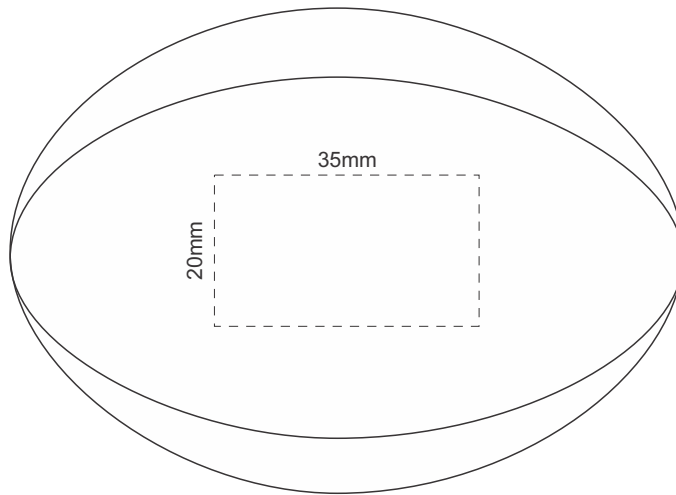

Actual Size: 100% when viewed on A4 paper

Pad Print (One colour only)

We wish to advise that, due to the surface & general makeup of this stress product, we cannot guarantee a solid print true to PMS colour. Print will degrade with regular use.